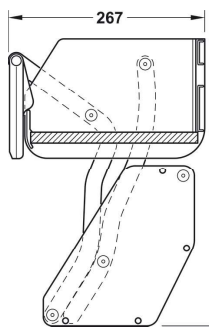

Single shelf

Hinged door:
Cabinet height min. 480mm
Free Fold double lift-up fitting:
Cabinet height min. 600mm