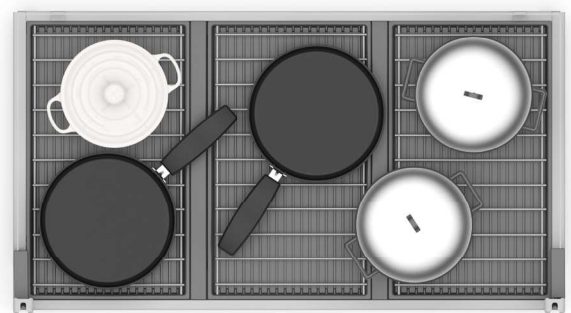

Individual & Modular

Flexible design assures that each bowl rack or plate rack module can be individually removed for convenient and effortless use.

// **Each module is user-oriented, fully considering your needs. Adjust the position and direction based on your personal usage and handling habits.** Moreover, these modules can be completely disassembled without requiring any tools, making it easy and convenient for you to thoroughly clean them..

upper drawer  x7  x6 
 lower drawer  x2  x2  x1

600mm

bottom drawer  x2  x1

600mm

upper drawer  x14  x7  x1 
 lower drawer  x2  x2  x6 

900mm

bottom drawer  x1  x1  x2

900mm

diningAGENT internal pullout

“diningAGENT internal pullout by
Kesseböhmer -
for newly built or existing kitchens”

diningAGENT internal pull-out

// Based on well-proven diningAGENT technology designed to upgrade existing kitchens.