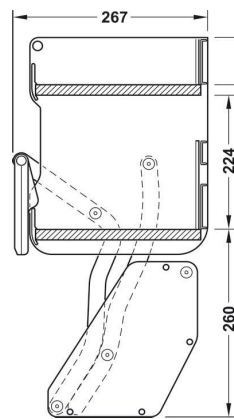

iMove

Swivel range

Single shelf

Hinged door:
Cabinet height min. 480mm
Free Fold double lift-up fitting:
Cabinet height min. 600mm

Double shelf

Hinged door:
Cabinet height min. 700mm
Free Fold double lift-up fitting:
Cabinet height min. 690mm

- > Suitable for hinged door and lift-up fittings
- > Cabinet items are easy reachable
- > Pull shelf all the way down and it will hold in place for loading, even when empty

iMove					
Inside cabinet width / Door width (mm)	Version	Internal cabinet height (mm)	Inside cabinet depth (mm)	Silver.	Anthracite
Min. 562 - 568 / Door 600	Single tray	Min. 480	Min. 270	504.68.953	504.68.353
	Double tray	Min. 710		504.68.963	504.68.363
Min. 862 - 868 / Door 900	Single tray	Min. 480		504.68.955	504.68.355
	Double tray	Min. 710		504.68.965	504.68.365