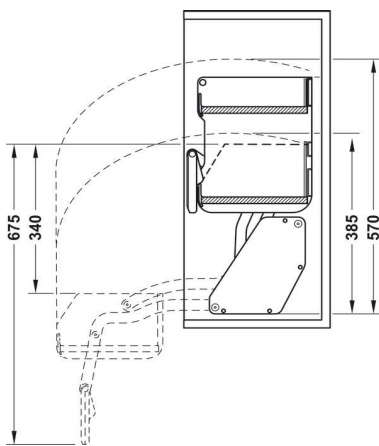

iMove

Swivel range