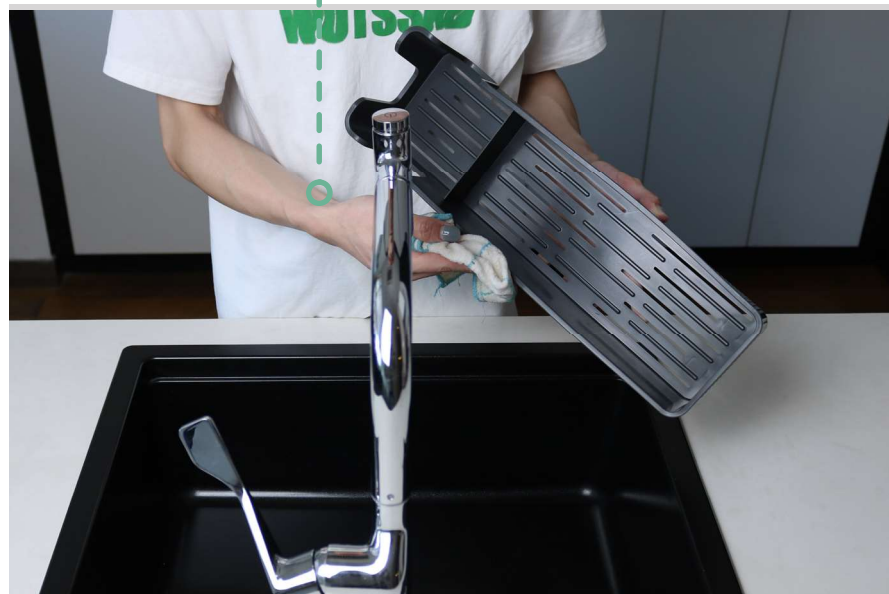

Cleaning

Getting it all clean and tidy can be a bit of a challenge after using a storage system for a while.

How to clean it? Is it easy to be cleaned? Can every part be cleaned?

These are the questions that come across our minds very often. We want our home to be safe, so we care a lot about the hygiene.

diningAGENT modular design makes the cleaning process smooth, fast and carefree.

// The parts can be taken out of the frame, disassembled and cleaned easily. **Plastic parts** - wash with warm water and cleaning detergent by hand or put plastic parts into a dishwasher. **Metal parts** - use soft damp-dry fabric. It is that simple!