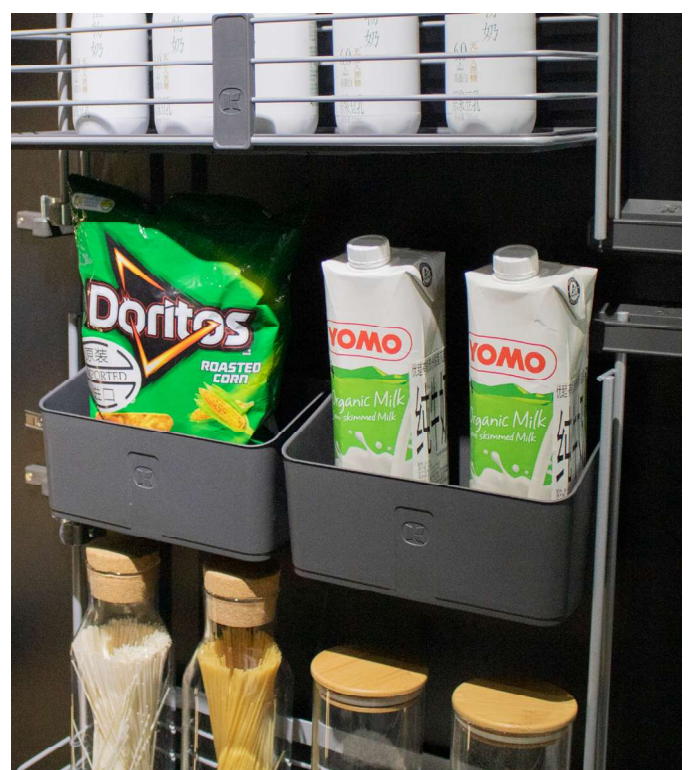

Boxes:

// doorAGENT with boxes! Individual, flexible and functional - hooked into traverse rails at heights to suit the user, they're fun to use and very flexible.

–The boxes are great to accommodate items in small packages, bottles or jars.