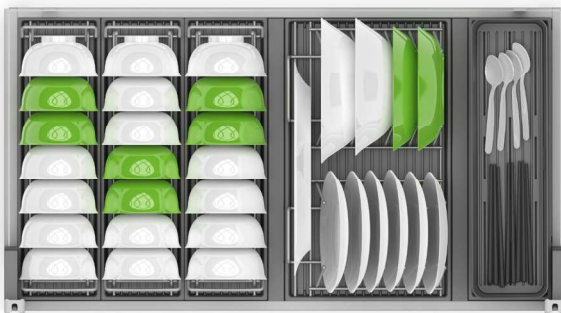

upper drawer x14 x7 x1
lower drawer x2 x2 x6