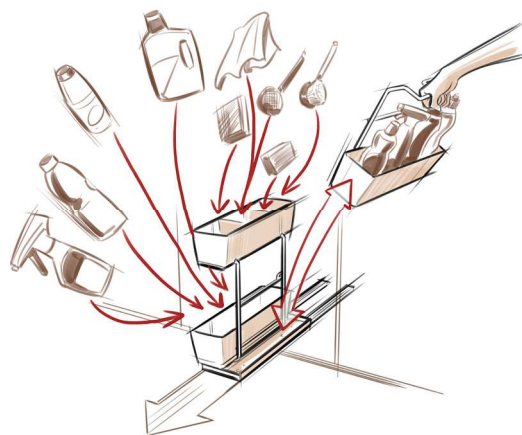

Set components complete with 3 frames, 5 trays, boxes, hook and fixing material
Packing: 1 set

cleaningAGENT

“cleaningAGENT by Kesseböhmer -
Cleaning can be that easy”

The fit-in box is the ideal place to put damp sponges - and it acts as a useful divider for the top container. Everything is in clear view and easy to reach from above,

The cleaningAGENT caddy can be installed or retrofitted-left-or right-handed in a kitchen unit. Opening the door and sliding the caddy out are two separate actions. cleaningAGENT offers a maximum of practical storage with the smallest possible footprint

The lift-out container stands firmly on rubber feet that also ensure there's no risk of scratches..

cleaningAGENT

- > Suitable for sink unit cabinet
- > Pull the whole caddy out with one finger. Close it with a gentle push
- > A perfectly customised storage unit to keep all cleaning materials neat and tidy and that access is quick and easy
- > Container with ergonomic easy-grip handle
- > All the plastic containers can be lifted out and washed by hand or in dishwasher
- > The caddy will always be clean and hygiene