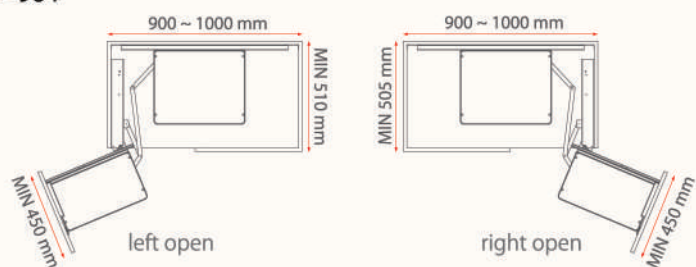

CONVENIENT, say goodbye to clutter! Our baskets offer a seamless and accessible storage experience, making organization a breeze for your everyday needs.

MAGIC CORNER

WITHOUT LEFT & RIGHT DIFFERENCE

Item	Fash 1101 - 900 - 1000
Specification (mm)	D500 x W(864 - 964) x H530
Cabinet Width (mm)	900 - 1000
Inside Width (mm)	864 - 964

basket

Fulterer

DISPENSA

basket

Item	Fash 1201 - 300	Fash 1201 - 400
Specification (mm)	D480 x W250 x H1700 - 2000	D480 x W350 x H1700 - 2000
Cabinet Width (mm)	300	400
Inside Width (mm)	264	364

TANDEM PANTRY

Item	Fash 1202 - 450	Fash 1202 - 600
Specification (mm)	D500 x W410 x H1850	D500 x W560 x H1850
Cabinet Width (mm)	450	600
Inside Width (mm)	414	564

pull out basket

door basket

TANDEM SOLO

Item	Fash 1203 - 600
Specification (mm)	D475 x W550 x H1770
Cabinet Width (mm)	600
Inside Width (mm)	564

DINING BASKET, DISH & BOWL BASKET

Item	Fash 1106 - 600
Specification (mm)	D470 x W564 x H95
Cabinet Width (mm)	600
Inside Width (mm)	564

Item	Fash 1106 - 900
Specification (mm)	D470 x W864 x H95
Cabinet Width (mm)	900
Inside Width (mm)	864