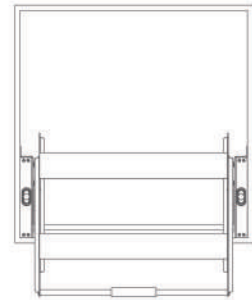

Item	Fash 1202 - 450	Fash 1202 - 600
Specification (mm)	D500 x W410 x H1850	D500 x W560 x H1850
Cabinet Width (mm)	450	600
Inside Width (mm)	414	564

pull out basket

door basket

TANDEM SOLO

Item	Fash 1203 - 600
Specification (mm)	D475 x W550 x H1770
Cabinet Width (mm)	600
Inside Width (mm)	564

basket

ELEVATOR

Item	Fash 1102 - 900
Specification (mm)	D280 x W864 x H550
Cabinet Width (mm)	900
Inside Width (mm)	864

SIDE PULL BASKET

Item	Fash 1103 - 150	Fash 1103 - 200
Specification (mm)	D445 x W95 x H460	D445 x W145 x H460
Cabinet Width (mm)	150	200
Inside Width (mm)	114	164

2-LAYER BASKET

Item	Fash 1104
Specification (mm)	D470 x W350 x H515
Cabinet Width (mm)	400
Inside Width (mm)	364

3-LAYER BASKET

Item	Fash 1105 - 300
Specification (mm)	D490 x W255 x H620
Cabinet Width (mm)	300
Inside Width (mm)	264

DINING BASKET, DISH & BOWL BASKET

Item	Fash 1106 - 600
Specification (mm)	D470 x W564 x H95
Cabinet Width (mm)	600
Inside Width (mm)	564

Item	Fash 1106 - 900
Specification (mm)	D470 x W864 x H95
Cabinet Width (mm)	900
Inside Width (mm)	864