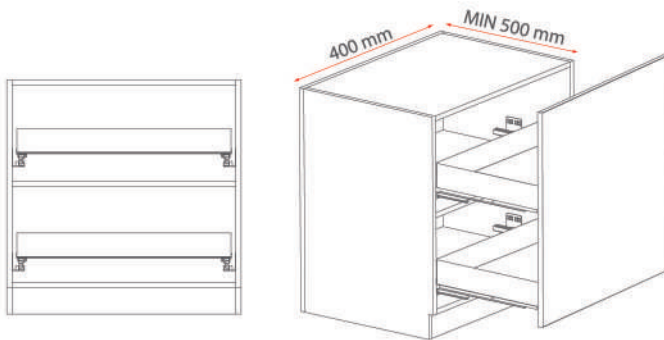

Item	Fash 1202 - 450	Fash 1202 - 600
Specification (mm)	D500 x W410 x H1850	D500 x W560 x H1850
Cabinet Width (mm)	450	600
Inside Width (mm)	414	564

pull out basket

door basket

TANDEM SOLO

Item	Fash 1203 - 600
Specification (mm)	D475 x W550 x H1770
Cabinet Width (mm)	600
Inside Width (mm)	564

basket

ELEVATOR

Item	Fash 1102 - 900
Specification (mm)	D280 x W864 x H550
Cabinet Width (mm)	900
Inside Width (mm)	864

SIDE PULL BASKET

Item	Fash 1103 - 150	Fash 1103 - 200
Specification (mm)	D445 x W95 x H460	D445 x W145 x H460
Cabinet Width (mm)	150	200
Inside Width (mm)	114	164

2-LAYER BASKET

Item	Fash 1104
Specification (mm)	D470 x W350 x H515
Cabinet Width (mm)	400
Inside Width (mm)	364

3-LAYER BASKET

Item	Fash 1105 - 300
Specification (mm)	D490 x W255 x H620
Cabinet Width (mm)	300
Inside Width (mm)	264

DINING BASKET, DISH & BOWL BASKET

Item	Fash 1106 - 600
Specification (mm)	D470 x W564 x H95
Cabinet Width (mm)	600
Inside Width (mm)	564

Item	Fash 1106 - 900
Specification (mm)	D470 x W864 x H95
Cabinet Width (mm)	900
Inside Width (mm)	864