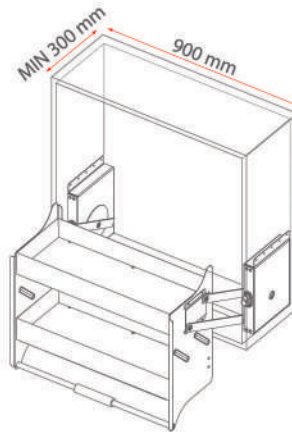

Item	Fash 1202 - 450	Fash 1202 - 600
Specification (mm)	D500 x W410 x H1850	D500 x W560 x H1850
Cabinet Width (mm)	450	600
Inside Width (mm)	414	564

pull out basket

door basket

TANDEM SOLO

Item	Fash 1203 - 600
Specification (mm)	D475 x W550 x H1770
Cabinet Width (mm)	600
Inside Width (mm)	564

basket

ELEVATOR

Item	Fash 1102 - 900
Specification (mm)	D280 x W864 x H550
Cabinet Width (mm)	900
Inside Width (mm)	864

SIDE PULL BASKET

Item	Fash 1103 - 150	Fash 1103 - 200
Specification (mm)	D445 x W95 x H460	D445 x W145 x H460
Cabinet Width (mm)	150	200
Inside Width (mm)	114	164

2-LAYER BASKET

Item	Fash 1104
Specification (mm)	D470 x W350 x H515
Cabinet Width (mm)	400
Inside Width (mm)	364

3-LAYER BASKET

Item	Fash 1105 - 300
Specification (mm)	D490 x W255 x H620
Cabinet Width (mm)	300
Inside Width (mm)	264

DINING BASKET, DISH & BOWL BASKET

Item	Fash 1106 - 600
Specification (mm)	D470 x W564 x H95
Cabinet Width (mm)	600
Inside Width (mm)	564

Item	Fash 1106 - 900
Specification (mm)	D470 x W864 x H95
Cabinet Width (mm)	900
Inside Width (mm)	864