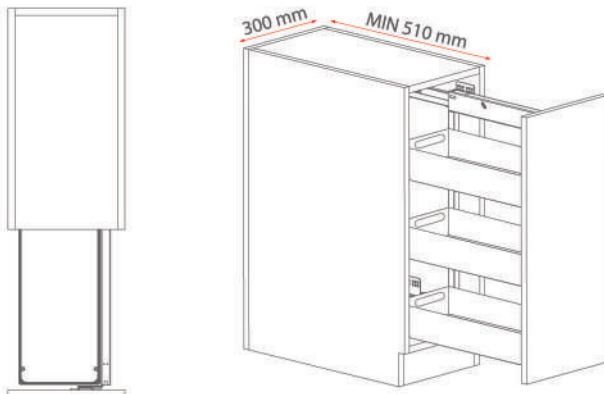

Item	Fash 1202 - 450	Fash 1202 - 600
Specification (mm)	D500 x W410 x H1850	D500 x W560 x H1850
Cabinet Width (mm)	450	600
Inside Width (mm)	414	564

pull out basket

door basket

TANDEM SOLO

Item	Fash 1203 - 600
Specification (mm)	D475 x W550 x H1770
Cabinet Width (mm)	600
Inside Width (mm)	564

basket

ELEVATOR

Item	Fash 1102 - 900
Specification (mm)	D280 x W864 x H550
Cabinet Width (mm)	900
Inside Width (mm)	864

SIDE PULL BASKET

Item	Fash 1103 - 150	Fash 1103 - 200
Specification (mm)	D445 x W95 x H460	D445 x W145 x H460
Cabinet Width (mm)	150	200
Inside Width (mm)	114	164

2-LAYER BASKET

Item	Fash 1104
Specification (mm)	D470 x W350 x H515
Cabinet Width (mm)	400
Inside Width (mm)	364

3-LAYER BASKET

Item	Fash 1105 - 300
Specification (mm)	D490 x W255 x H620
Cabinet Width (mm)	300
Inside Width (mm)	264

DINING BASKET, DISH & BOWL BASKET

Item	Fash 1106 - 600
Specification (mm)	D470 x W564 x H95
Cabinet Width (mm)	600
Inside Width (mm)	564

Item	Fash 1106 - 900
Specification (mm)	D470 x W864 x H95
Cabinet Width (mm)	900
Inside Width (mm)	864