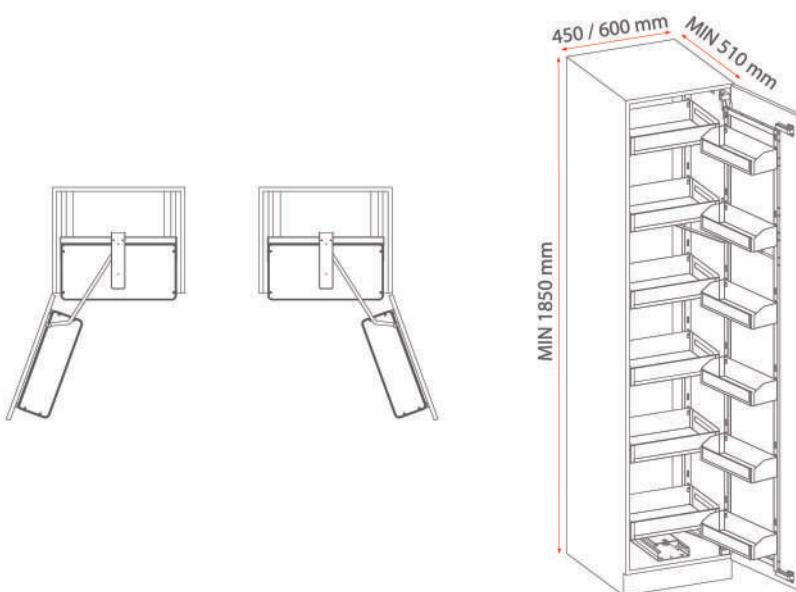

CONVENIENT, say goodbye to clutter! Our baskets offer a seamless and accessible storage experience, making organization a breeze for your everyday needs.

MAGIC CORNER

WITHOUT LEFT & RIGHT DIFFERENCE

Item	Fash 1101 - 900 - 1000
Specification (mm)	D500 x W(864 - 964) x H530
Cabinet Width (mm)	900 - 1000
Inside Width (mm)	864 - 964

basket

Fulterer

DISPENSA

basket

Item	Fash 1201 - 300	Fash 1201 - 400
Specification (mm)	D480 x W250 x H1700 - 2000	D480 x W350 x H1700 - 2000
Cabinet Width (mm)	300	400
Inside Width (mm)	264	364

TANDEM PANTRY

Item	Fash 1202 - 450	Fash 1202 - 600
Specification (mm)	D500 x W410 x H1850	D500 x W560 x H1850
Cabinet Width (mm)	450	600
Inside Width (mm)	414	564

pull out basket

door basket

TANDEM SOLO

Item	Fash 1203 - 600
Specification (mm)	D475 x W550 x H1770
Cabinet Width (mm)	600
Inside Width (mm)	564

basket

ELEVATOR

Item	Fash 1102 - 900
Specification (mm)	D280 x W864 x H550
Cabinet Width (mm)	900
Inside Width (mm)	864

SIDE PULL BASKET

Item	Fash 1103 - 150	Fash 1103 - 200
Specification (mm)	D445 x W95 x H460	D445 x W145 x H460
Cabinet Width (mm)	150	200
Inside Width (mm)	114	164