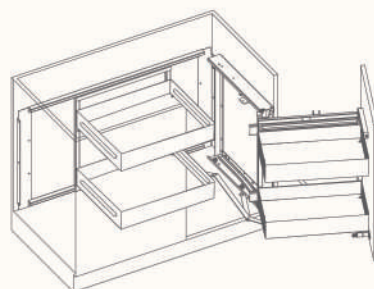

CONVENIENT, say goodbye to clutter! Our baskets offer a seamless and accessible storage experience, making organization a breeze for your everyday needs.

MAGIC CORNER

WITHOUT LEFT & RIGHT DIFFERENCE

Item	Fash 1101 - 900 - 1000
Specification (mm)	D500 x W(864 - 964) x H530
Cabinet Width (mm)	900 - 1000
Inside Width (mm)	864 - 964

basket

Fulterer

DISPENSA

basket

Item	Fash 1201 - 300	Fash 1201 - 400
Specification (mm)	D480 x W250 x H1700 - 2000	D480 x W350 x H1700 - 2000
Cabinet Width (mm)	300	400
Inside Width (mm)	264	364

TANDEM PANTRY

basket

ELEVATOR

Item	Fash 1102 - 900
Specification (mm)	D280 x W864 x H550
Cabinet Width (mm)	900
Inside Width (mm)	864

SIDE PULL BASKET

Item	Fash 1103 - 150	Fash 1103 - 200
Specification (mm)	D445 x W95 x H460	D445 x W145 x H460
Cabinet Width (mm)	150	200
Inside Width (mm)	114	164