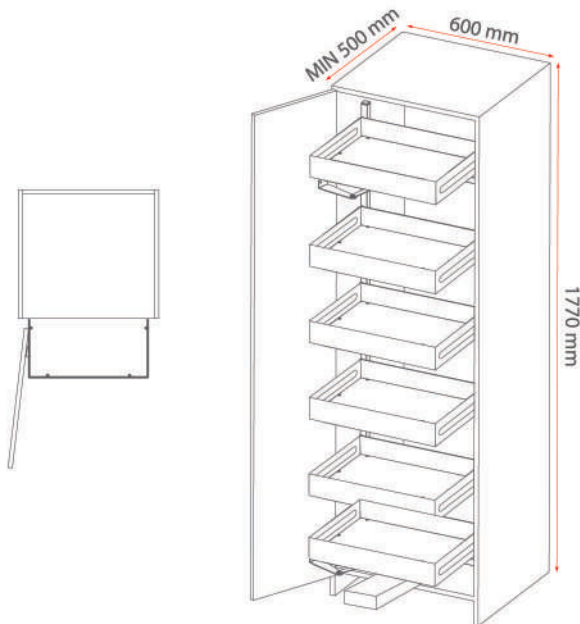

Item	Fash 1202 - 450	Fash 1202 - 600
Specification (mm)	D500 x W410 x H1850	D500 x W560 x H1850
Cabinet Width (mm)	450	600
Inside Width (mm)	414	564

pull out basket

door basket

TANDEM SOLO

Item	Fash 1203 - 600
Specification (mm)	D475 x W550 x H1770
Cabinet Width (mm)	600
Inside Width (mm)	564

basket

ELEVATOR

Item	Fash 1102 - 900
Specification (mm)	D280 x W864 x H550
Cabinet Width (mm)	900
Inside Width (mm)	864

SIDE PULL BASKET

Item	Fash 1103 - 150	Fash 1103 - 200
Specification (mm)	D445 x W95 x H460	D445 x W145 x H460
Cabinet Width (mm)	150	200
Inside Width (mm)	114	164

2-LAYER BASKET

Item	Fash 1104
Specification (mm)	D470 x W350 x H515
Cabinet Width (mm)	400
Inside Width (mm)	364

3-LAYER BASKET

Item	Fash 1105 - 300
Specification (mm)	D490 x W255 x H620
Cabinet Width (mm)	300
Inside Width (mm)	264

DINING BASKET, DISH & BOWL BASKET

Item	Fash 1106 - 600
Specification (mm)	D470 x W564 x H95
Cabinet Width (mm)	600
Inside Width (mm)	564

Item	Fash 1106 - 900
Specification (mm)	D470 x W864 x H95
Cabinet Width (mm)	900
Inside Width (mm)	864