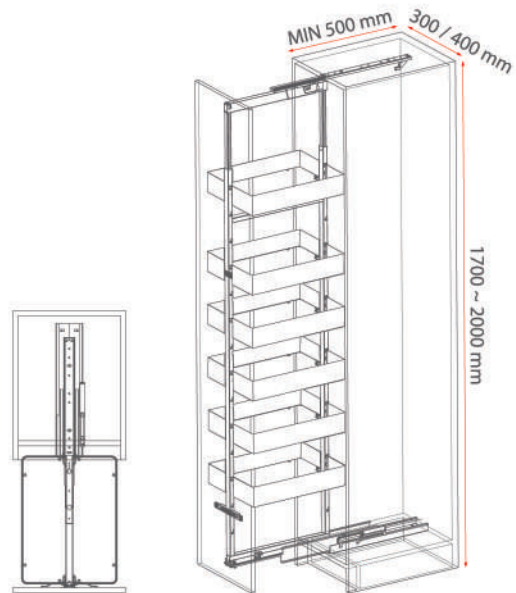

CONVENIENT, say goodbye to clutter! Our baskets offer a seamless and accessible storage experience, making organization a breeze for your everyday needs.

MAGIC CORNER

WITHOUT LEFT & RIGHT DIFFERENCE

Item	Fash 1101 - 900 - 1000
Specification (mm)	D500 x W(864 - 964) x H530
Cabinet Width (mm)	900 - 1000
Inside Width (mm)	864 - 964

basket

Fulterer

DISPENSA

basket

Item	Fash 1201 - 300	Fash 1201 - 400
Specification (mm)	D480 x W250 x H1700 - 2000	D480 x W350 x H1700 - 2000
Cabinet Width (mm)	300	400
Inside Width (mm)	264	364

TANDEM PANTRY

Item	Fash 1202 - 450	Fash 1202 - 600
Specification (mm)	D500 x W410 x H1850	D500 x W560 x H1850
Cabinet Width (mm)	450	600
Inside Width (mm)	414	564

pull out basket

door basket

TANDEM SOLO

Item	Fash 1203 - 600
Specification (mm)	D475 x W550 x H1770
Cabinet Width (mm)	600
Inside Width (mm)	564

basket

ELEVATOR

Item	Fash 1102 - 900
Specification (mm)	D280 x W864 x H550
Cabinet Width (mm)	900
Inside Width (mm)	864

SIDE PULL BASKET

Item	Fash 1103 - 150	Fash 1103 - 200
Specification (mm)	D445 x W95 x H460	D445 x W145 x H460
Cabinet Width (mm)	150	200
Inside Width (mm)	114	164