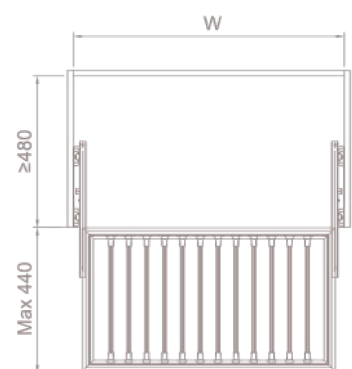

ACTS HOME

WARDROBE SERIES

JEWELRY PARTITION BOX

Item	Specification(mm)	Cabinet width (mm)
Acts WD01 600	D467×W564×H61	600
Acts WD01 900	D467×W864×H61	900

PULL-OUT CLOTHES BASKET

Item	Specification(mm)	Cabinet width (mm)
Acts WD02 600	D467×W564×H212	600
Acts WD02 900	D467×W864×H212	900

UNDERGARMENTS PARTITION BOX

Item	Specification(mm)	Cabinet width (mm)
Acts WD03 600	D467×W564×H90	600
Acts WD03 900	D467×W864×H90	900

PULL-OUT TROUSERS HANGER

Item	Specification(mm)	Cabinet width (mm)
Acts WD04 600	D467×W564×H61	600
Acts WD04 900	D467×W864×H61	900

LIFT CLOTHES HANGER

Item	Specification(mm)	Cabinet width (mm)
Acts WD05 700	D146×W (664-864)×H848	700-900
Acts WD05 900	D146×W (864-1064)×H848	900-1100

Maximum Load: 15 KGS

ROTATING SHOES ORGANIZER

Item	Specification(mm)	Cabinet width (mm)
Acts WD06 (10 Shelves)	D315×W700×H (1620-1770)	≥800

TROUSERS HANGER

Item	Specification(mm)	Cabinet width (mm)
Acts WD07	D470×W396×H113	≥450

ROTATING CLOTHES RACK

Item	Acts WD08
Specification(mm)	730×H (1900-2100)
Cabinet width (mm)	≥800