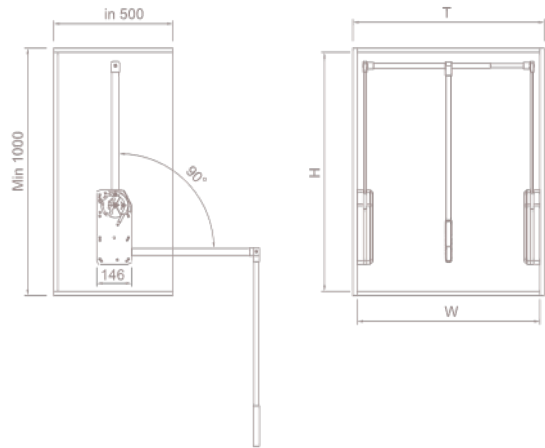

ACTS HOME

WARDROBE SERIES

JEWELRY PARTITION BOX

Item	Specification(mm)	Cabinet width (mm)
Acts WD01 600	D467×W564×H61	600
Acts WD01 900	D467×W864×H61	900

PULL-OUT CLOTHES BASKET

Item	Specification(mm)	Cabinet width (mm)
Acts WD02 600	D467×W564×H212	600
Acts WD02 900	D467×W864×H212	900

UNDERGARMENTS PARTITION BOX

Item	Specification(mm)	Cabinet width (mm)
Acts WD03 600	D467×W564×H90	600
Acts WD03 900	D467×W864×H90	900

PULL-OUT TROUSERS HANGER

Item	Specification(mm)	Cabinet width (mm)
Acts WD04 600	D467×W564×H61	600
Acts WD04 900	D467×W864×H61	900

LIFT CLOTHES HANGER

Item	Specification(mm)	Cabinet width (mm)
Acts WD05 700	D146×W (664-864)×H848	700-900
Acts WD05 900	D146×W (864-1064)×H848	900-1100

Maximum Load: 15 KGS

ROTATING SHOES ORGANIZER

Item	Specification(mm)	Cabinet width (mm)
Acts WD06 (10 Shelves)	D315×W700×H (1620-1770)	≥800

TROUSERS HANGER

Item	Specification(mm)	Cabinet width (mm)
Acts WD07	D470×W396×H113	≥450

ROTATING CLOTHES RACK

Item	Acts WD08
Specification(mm)	730×H (1900-2100)
Cabinet width (mm)	≥800