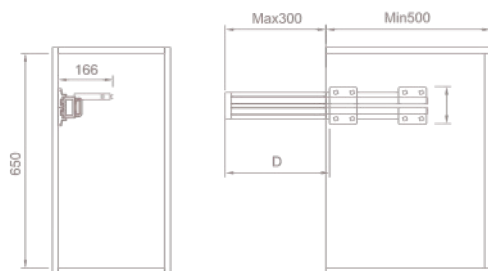

ACTS HOME

WARDROBE SERIES

JEWELRY PARTITION BOX

Item	Specification(mm)	Cabinet width (mm)
Acts WD01 600	D467×W564×H61	600
Acts WD01 900	D467×W864×H61	900

PULL-OUT CLOTHES BASKET

Item	Specification(mm)	Cabinet width (mm)
Acts WD02 600	D467×W564×H212	600
Acts WD02 900	D467×W864×H212	900

UNDERGARMENTS PARTITION BOX

Item	Specification(mm)	Cabinet width (mm)
Acts WD03 600	D467×W564×H90	600
Acts WD03 900	D467×W864×H90	900

PULL-OUT TROUSERS HANGER

Item	Specification(mm)	Cabinet width (mm)
Acts WD04 600	D467×W564×H61	600
Acts WD04 900	D467×W864×H61	900

LIFT CLOTHES HANGER

Item	Specification(mm)	Cabinet width (mm)
Acts WD05 700	D146×W (664-864)×H848	700-900
Acts WD05 900	D146×W (864-1064)×H848	900-1100

Maximum Load: 15 KGS

ROTATING SHOES ORGANIZER

Item	Specification(mm)	Cabinet width (mm)
Acts WD06 (10 Shelves)	D315×W700×H (1620-1770)	≥800

TROUSERS HANGER

Item	Specification(mm)	Cabinet width (mm)
Acts WD07	D470×W396×H113	≥450

ROTATING CLOTHES RACK

Item	Acts WD08
Specification(mm)	730×H (1900-2100)
Cabinet width (mm)	≥800