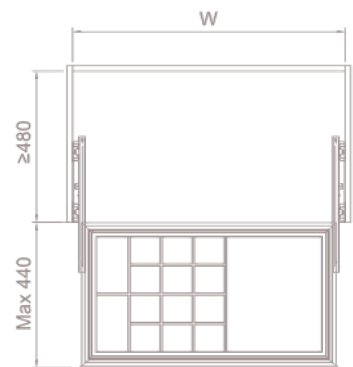

ACTS HOME

WARDROBE SERIES

JEWELRY PARTITION BOX

Item	Specification(mm)	Cabinet width (mm)
Acts WD01 600	D467×W564×H61	600
Acts WD01 900	D467×W864×H61	900

PULL-OUT CLOTHES BASKET

Item	Specification(mm)	Cabinet width (mm)
Acts WD02 600	D467×W564×H212	600
Acts WD02 900	D467×W864×H212	900

UNDERGARMENTS PARTITION BOX

Item	Specification(mm)	Cabinet width (mm)
Acts WD03 600	D467×W564×H90	600
Acts WD03 900	D467×W864×H90	900

PULL-OUT TROUSERS HANGER

Item	Specification(mm)	Cabinet width (mm)
Acts WD04 600	D467×W564×H61	600
Acts WD04 900	D467×W864×H61	900

LIFT CLOTHES HANGER

Item	Specification(mm)	Cabinet width (mm)
Acts WD05 700	D146×W (664-864)×H848	700-900
Acts WD05 900	D146×W (864-1064)×H848	900-1100

Maximum Load: 15 KGS

ROTATING SHOES ORGANIZER

Item	Specification(mm)	Cabinet width (mm)
Acts WD06 (10 Shelves)	D315×W700×H (1620-1770)	≥800

TROUSERS HANGER

Item	Specification(mm)	Cabinet width (mm)
Acts WD07	D470×W396×H113	≥450

ROTATING CLOTHES RACK

Item	Acts WD08
Specification(mm)	730×H (1900-2100)
Cabinet width (mm)	≥800