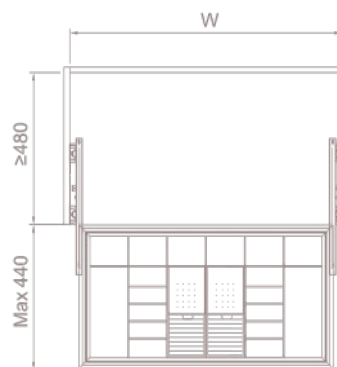

ACTS HOME

WARDROBE SERIES

JEWELRY PARTITION BOX

Item	Specification(mm)	Cabinet width (mm)
Acts WD01 600	D467×W564×H61	600
Acts WD01 900	D467×W864×H61	900

PULL-OUT CLOTHES BASKET

Item	Specification(mm)	Cabinet width (mm)
Acts WD02 600	D467×W564×H212	600
Acts WD02 900	D467×W864×H212	900

UNDERGARMENTS PARTITION BOX

Item	Specification(mm)	Cabinet width (mm)
Acts WD03 600	D467×W564×H90	600
Acts WD03 900	D467×W864×H90	900

PULL-OUT TROUSERS HANGER

Item	Specification(mm)	Cabinet width (mm)
Acts WD04 600	D467×W564×H61	600
Acts WD04 900	D467×W864×H61	900

LIFT CLOTHES HANGER

Item	Specification(mm)	Cabinet width (mm)
Acts WD05 700	D146×W (664-864)×H848	700-900
Acts WD05 900	D146×W (864-1064)×H848	900-1100

Maximum Load: 15 KGS

ROTATING SHOES ORGANIZER

Item	Specification(mm)	Cabinet width (mm)
Acts WD06 (10 Shelves)	D315×W700×H (1620-1770)	≥800

TROUSERS HANGER

Item	Specification(mm)	Cabinet width (mm)
Acts WD07	D470×W396×H113	≥450

ROTATING CLOTHES RACK

Item	Acts WD08
Specification(mm)	730×H (1900-2100)
Cabinet width (mm)	≥800