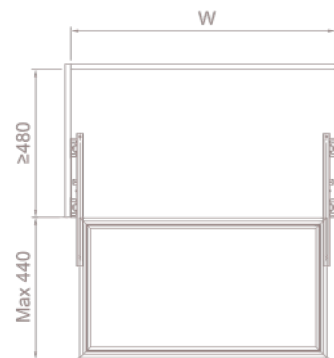

ACTS HOME

WARDROBE SERIES

JEWELRY PARTITION BOX

Item	Specification(mm)	Cabinet width (mm)
Acts WD01 600	D467×W564×H61	600
Acts WD01 900	D467×W864×H61	900

PULL-OUT CLOTHES BASKET

Item	Specification(mm)	Cabinet width (mm)
Acts WD02 600	D467×W564×H212	600
Acts WD02 900	D467×W864×H212	900

UNDERGARMENTS PARTITION BOX

Item	Specification(mm)	Cabinet width (mm)
Acts WD03 600	D467×W564×H90	600
Acts WD03 900	D467×W864×H90	900

PULL-OUT TROUSERS HANGER

Item	Specification(mm)	Cabinet width (mm)
Acts WD04 600	D467×W564×H61	600
Acts WD04 900	D467×W864×H61	900

LIFT CLOTHES HANGER

Item	Specification(mm)	Cabinet width (mm)
Acts WD05 700	D146×W (664-864)×H848	700-900
Acts WD05 900	D146×W (864-1064)×H848	900-1100

Maximum Load: 15 KGS

ROTATING SHOES ORGANIZER

Item	Specification(mm)	Cabinet width (mm)
Acts WD06 (10 Shelves)	D315×W700×H (1620-1770)	≥800

TROUSERS HANGER

Item	Specification(mm)	Cabinet width (mm)
Acts WD07	D470×W396×H113	≥450

ROTATING CLOTHES RACK

Item	Acts WD08
Specification(mm)	730×H (1900-2100)
Cabinet width (mm)	≥800