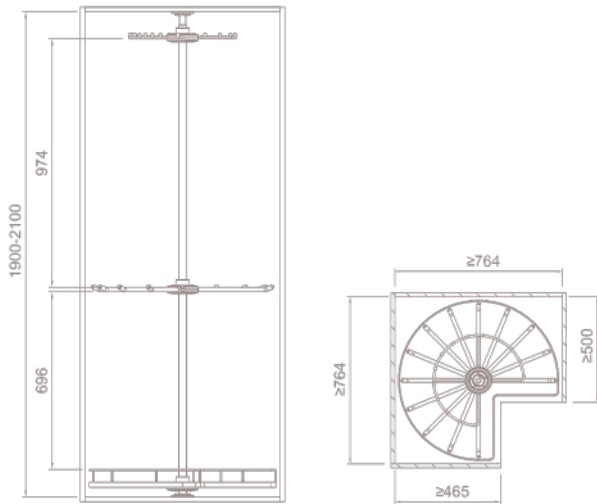

ACTS HOME

WARDROBE SERIES

JEWELRY PARTITION BOX

Item	Specification(mm)	Cabinet width (mm)
Acts WD01 600	D467×W564×H61	600
Acts WD01 900	D467×W864×H61	900

PULL-OUT CLOTHES BASKET

Item	Specification(mm)	Cabinet width (mm)
Acts WD02 600	D467×W564×H212	600
Acts WD02 900	D467×W864×H212	900

UNDERGARMENTS PARTITION BOX

Item	Specification(mm)	Cabinet width (mm)
Acts WD03 600	D467×W564×H90	600
Acts WD03 900	D467×W864×H90	900

PULL-OUT TROUSERS HANGER

Item	Specification(mm)	Cabinet width (mm)
Acts WD04 600	D467×W564×H61	600
Acts WD04 900	D467×W864×H61	900

LIFT CLOTHES HANGER

Item	Specification(mm)	Cabinet width (mm)
Acts WD05 700	D146×W (664-864)×H848	700-900
Acts WD05 900	D146×W (864-1064)×H848	900-1100

Maximum Load: 15 KGS

ROTATING SHOES ORGANIZER

Item	Specification(mm)	Cabinet width (mm)
Acts WD06 (10 Shelves)	D315×W700×H (1620-1770)	≥800

TROUSERS HANGER

Item	Specification(mm)	Cabinet width (mm)
Acts WD07	D470×W396×H113	≥450

ROTATING CLOTHES RACK

Item	Acts WD08
Specification(mm)	730×H (1900-2100)
Cabinet width (mm)	≥800