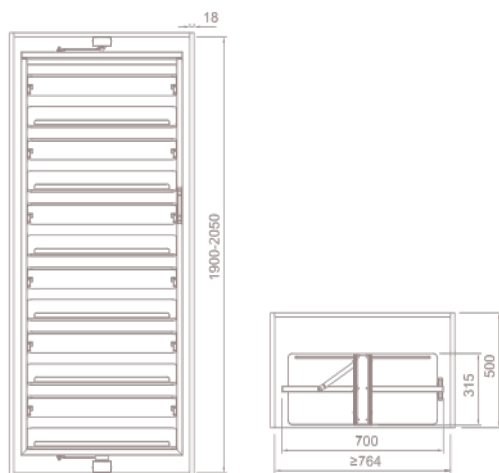

ACTS HOME

WARDROBE SERIES

JEWELRY PARTITION BOX

Item	Specification(mm)	Cabinet width (mm)
Acts WD01 600	D467×W564×H61	600
Acts WD01 900	D467×W864×H61	900

PULL-OUT CLOTHES BASKET

Item	Specification(mm)	Cabinet width (mm)
Acts WD02 600	D467×W564×H212	600
Acts WD02 900	D467×W864×H212	900

UNDERGARMENTS PARTITION BOX

Item	Specification(mm)	Cabinet width (mm)
Acts WD03 600	D467×W564×H90	600
Acts WD03 900	D467×W864×H90	900

PULL-OUT TROUSERS HANGER

Item	Specification(mm)	Cabinet width (mm)
Acts WD04 600	D467×W564×H61	600
Acts WD04 900	D467×W864×H61	900

LIFT CLOTHES HANGER

Item	Specification(mm)	Cabinet width (mm)
Acts WD05 700	D146×W (664-864)×H848	700-900
Acts WD05 900	D146×W (864-1064)×H848	900-1100

Maximum Load: 15 KGS

ROTATING SHOES ORGANIZER

Item	Specification(mm)	Cabinet width (mm)
Acts WD06 (10 Shelves)	D315×W700×H (1620-1770)	≥800

TROUSERS HANGER

Item	Specification(mm)	Cabinet width (mm)
Acts WD07	D470×W396×H113	≥450

ROTATING CLOTHES RACK

Item	Acts WD08
Specification(mm)	730×H (1900-2100)
Cabinet width (mm)	≥800